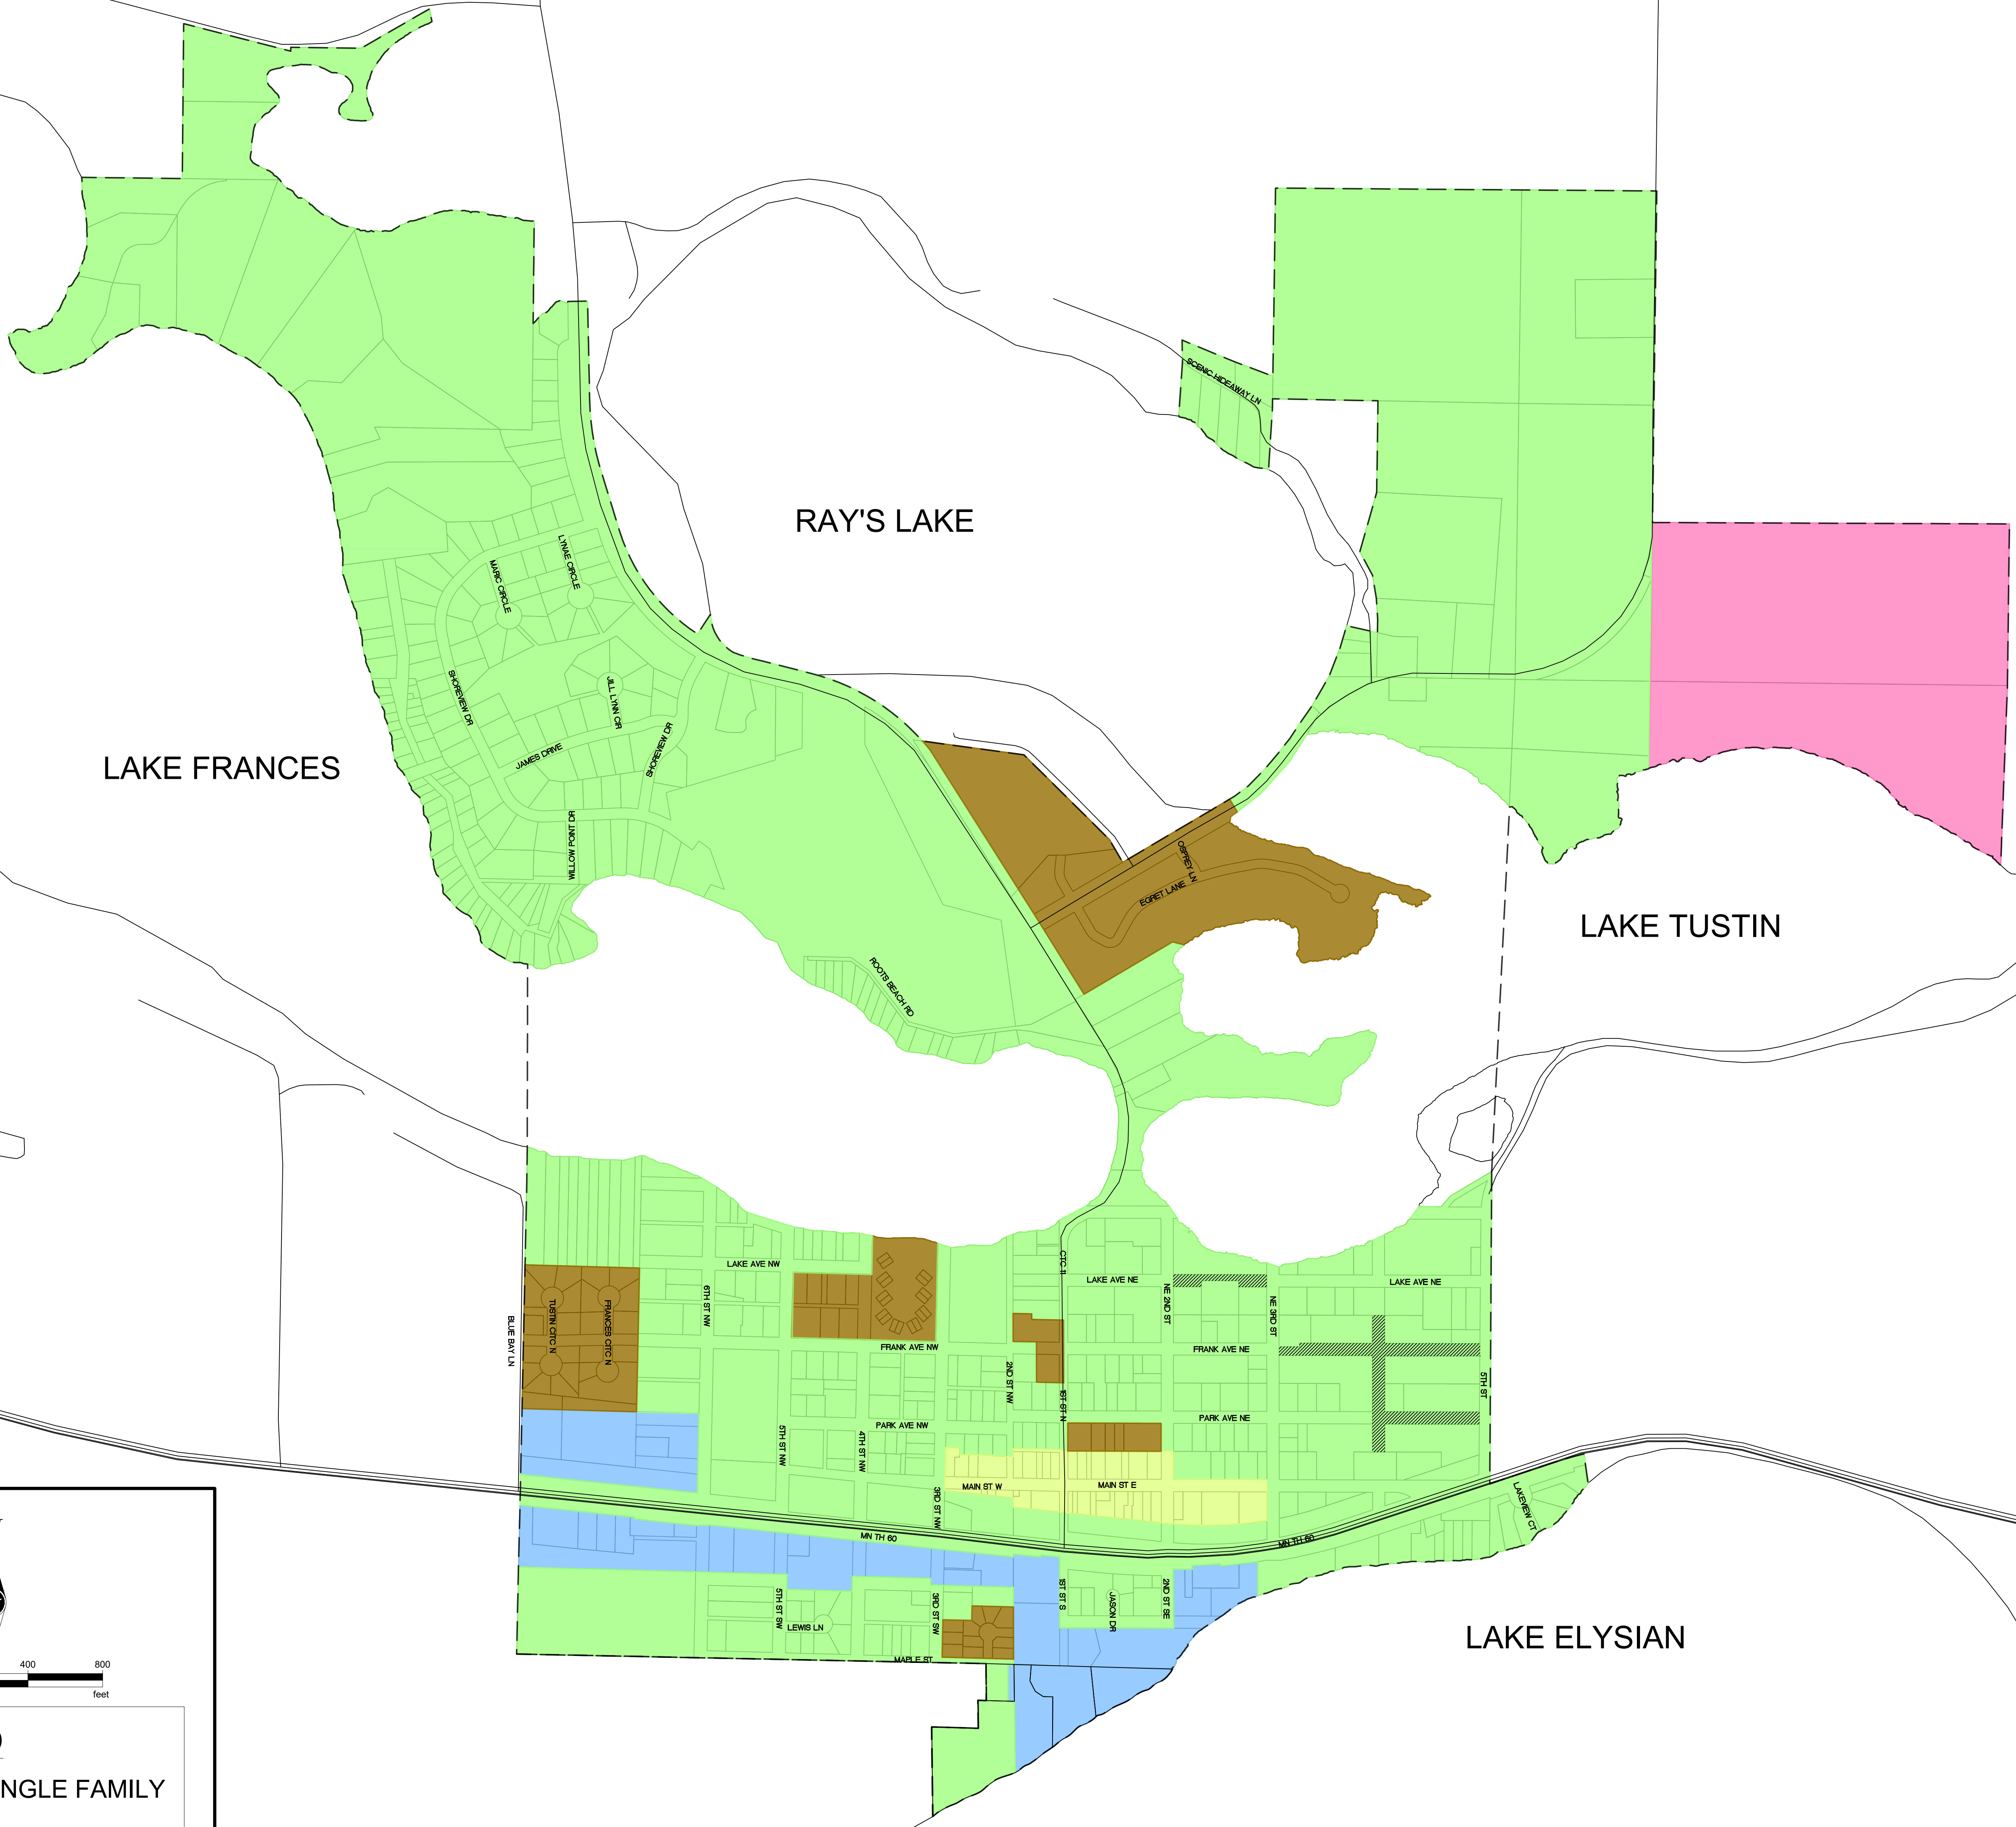

CITY OF ELYSIAN

LE SUEUR COUNTY, MINNESOTA

LEGEND	
	R-1 SINGLE FAMILY
	R-2 MULTIFAMILY
	C1 DOWNTOWN
	C2 HIGHWAY
	I INDUSTRIAL

SEH
PHONE: 507.388.1989
11 CIVIC CENTER PLAZA,
SUITE 200
MANKATO, MN 56001-7710
www.sehinc.com

UPDATED
MARCH 2022

ZONING MAP